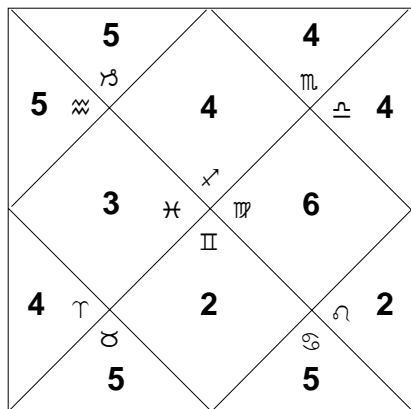

Ashtaka Varga Charts for Nelson Mandela

Provided by: Awakenings, Inc.

Printed on 06/02/2007 at 20:50

Sarva Main Ashtaka Varga

Prasthar Ashtaka Varga

	♈	♉	♊	♋	♌	♍	♎	♏	♐	♑	♒	♓
♈	4	5	2	2	3	2	4	3	4	2	4	4
♉	6	3	6	4	5	6	5	3	5	4	3	6
♊	5	5	1	2	1	4	4	3	6	1	2	5
♋	6	5	2	4	3	3	6	4	3	2	4	6
♌	3	6	3	3	4	4	4	4	5	4	7	5
♍	4	8	4	6	3	4	3	4	5	5	1	7
♎	4	5	2	5	2	6	4	4	4	5	5	3
Tot	32	37	20	26	21	29	30	25	32	23	26	36

Trikona Reduction

Single Lord Reduction

Sun's Main Ashtaka Varga

Prasthar Ashtaka Varga

	♈	♉	♊	♋	♌	♍	♎	♏	♐	♑	♒	♓
♈	1	1		1	1		1			1	1	1
♉	1						1	1			1	
♊	1	1	1	1		1	1		1			1
♋	1	1		1	1		1			1	1	1
♌	1						1	1				
♍	1	1	1			1		1	1			1
♎				1	1				1			1
Asc		1				1	1	1			1	1

Trikona Reduction

Single Lord Reduction

Ashtaka Varga Charts for Nelson Mandela

Provided by: Awakenings, Inc.

Printed on 06/02/2007 at 20:50

Moon's Main Ashtaka Varga

Prasthar Ashtaka Varga

	♃	♈	♈	♈	♈	♈	♈	♈	♈	♈	♈	♈
♃		1				1		1	1			
♈	1		1	1		1			1	1		1
♃		1	1	1			1	1		1	1	
♈	1	1				1			1	1	1	
♃				1	1	1		1		1	1	1
♈	1	1		1		1	1	1		1	1	
♃	1			1	1		1		1			1
Asc		1				1	1					1

Trikona Reduction

Single Lord Reduction

Mars's Main Ashtaka Varga

Prasthar Ashtaka Varga

	♃	♈	♈	♈	♈	♈	♈	♈	♈	♈	♈	♈
♃	1	1		1			1			1	1	1
♈	1	1						1				1
♃	1		1	1		1	1		1			1
♈	1	1				1		1	1			
♃	1						1		1			1
♈		1				1		1	1			
♃					1				1			1
Asc		1				1	1		1		1	