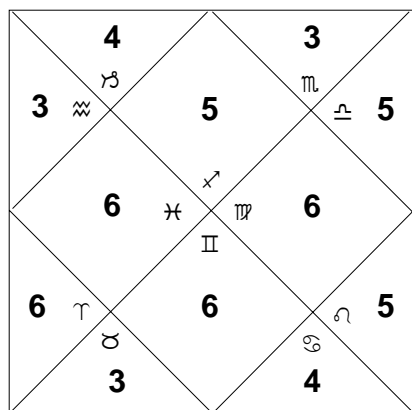

	♃	♄	♅	♆	♇	♈	♉	♊	♋	♌	♍	♎	♏
♃	1	1		1	1		1			1	1	1	
♄	1	1						1		1			
♅	1	1	1	1		1	1		1				1
♆		1	1					1	1				1
♇		1	1	1	1	1			1	1			1
♈	1	1	1	1		1		1	1				1
♉		1		1	1			1		1			1
♊													
♋													
♌													
♍													
♎													
♏													
Asc		1		1		1	1		1	1			1

Trikona Reduction

Single Lord Reduction

♃

Jupiter's Main Ashtaka Varga

Prasthar Ashtaka Varga

	♃	♄	♅	♆	♇	♈	♉	♊	♋	♌	♍	♎	♏
♃			1			1		1	1				
♄	1		1	1	1	1			1	1		1	
♅	1		1	1		1	1		1			1	
♆	1	1		1	1	1	1			1	1	1	
♇			1			1	1			1	1	1	
♈	1	1		1	1		1	1				1	
♉	1		1		1			1				1	
♊													
♋													
♌													
♍													
♎													
♏													
Asc	1	1	1		1	1	1		1	1			1

Trikona Reduction

Single Lord Reduction

Ashtaka Varga Charts for Nelson Mandela

Provided by: Awakenings, Inc.

Printed on 06/02/2007 at 20:50

Venus's Main Ashtaka Varga

	4		4
7	♃	5	♄
	♅		♆
5	♇	♈	4
	♉	♊	
3	♋	3	♌
	♍		♎
6	♏	3	