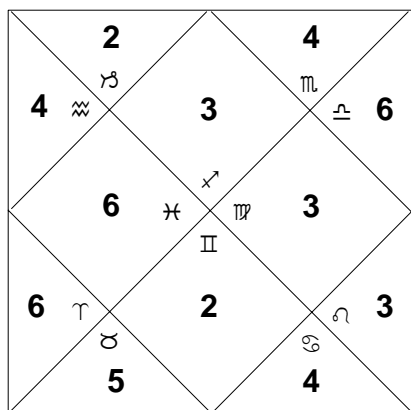

Ashtaka Varga Charts for Nelson Mandela

Provided by: Awakenings, Inc.

Printed on 06/02/2007 at 20:50

Sarva Main Ashtaka Varga

Prasthar Ashtaka Varga

	♈	♉	♊	♋	♌	♍	♎	♏	♐	♑	♒	♓
♈	4	5	2	2	3	2	4	3	4	2	4	4
♉	6	3	6	4	5	6	5	3	5	4	3	6
♊	5	5	1	2	1	4	4	3	6	1	2	5
♋	6	5	2	4	3	3	6	4	3	2	4	6
♌	3	6	3	3	4	4	4	4	5	4	7	5
♍	4	8	4	6	3	4	3	4	5	5	1	7
♎	4	5	2	5	2	6	4	4	4	5	5	3
Tot	32	37	20	26	21	29	30	25	32	23	26	36

Trikona Reduction

Single Lord Reduction

Sun's Main Ashtaka Varga

Prasthar Ashtaka Varga

	♈	♉	♊	♋	♌	♍	♎	♏	♐	♑	♒	♓
♈	1	1		1	1		1			1	1	1
♉	1						1	1			1	
♊	1	1	1	1		1	1		1			1
♋	1	1		1	1		1			1	1	1
♌	1						1	1				
♍	1	1	1			1		1	1			1
♎				1	1				1			1
Asc		1				1	1	1			1	1