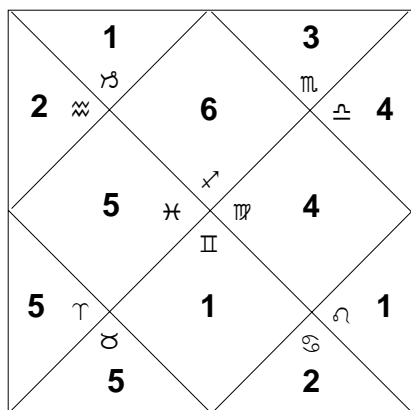

Ashtaka Varga Charts for Nelson Mandela

Provided by: Awakenings, Inc.

Printed on 06/02/2007 at 20:50

Sarva Main Ashtaka Varga

Prasthar Ashtaka Varga

	♈	♉	♊	♋	♌	♍	♎	♏	♐	♑	♒	♓
♈	4	5	2	2	3	2	4	3	4	2	4	4
♉	6	3	6	4	5	6	5	3	5	4	3	6
♊	5	5	1	2	1	4	4	3	6	1	2	5
♋	6	5	2	4	3	3	6	4	3	2	4	6
♌	3	6	3	3	4	4	4	4	5	4	7	5
♍	4	8	4	6	3	4	3	4	5	5	1	7
♎	4	5	2	5	2	6	4	4	4	5	5	3
Tot	32	37	20	26	21	29	30	25	32	23	26	36

Trikona Reduction

Single Lord Reduction

Sun's Main Ashtaka Varga

Prasthar Ashtaka Varga

	♈	♉	♊	♋	♌	♍	♎	♏	♐	♑	♒	♓
♈	1	1		1	1		1			1	1	1
♉	1						1	1			1	
♊	1	1	1	1		1	1		1			1
♋	1	1		1	1		1			1	1	1
♌	1						1	1				
♍	1	1	1			1		1	1			1
♎				1	1				1			1
Asc		1				1	1	1			1	1

Trikona Reduction

Single Lord Reduction

Ashtaka Varga Charts for Nelson Mandela

Provided by: Awakenings, Inc.

Printed on 06/02/2007 at 20:50

Moon's Main Ashtaka Varga

Prasthar Ashtaka Varga

	♃	♈	♈	♈	♈	♈	♈	♈	♈	♈	♈	♈
♃		1				1		1	1			
♈	1		1	1		1			1	1		1
♃		1	1	1			1	1		1	1	
♈	1	1				1			1	1	1	
♃				1	1	1		1		1	1	1
♈	1	1		1		1	1	1		1	1	
♃	1			1	1		1		1			1
Asc		1				1	1					1

Trikona Reduction

Single Lord Reduction

Mars's Main Ashtaka Varga

Prasthar Ashtaka Varga

	♃	♈	♈	♈	♈	♈	♈	♈	♈	♈	♈	♈
♃	1	1		1			1			1	1	1
♈	1	1						1				1
♃	1		1	1		1	1		1			1
♈	1	1				1		1	1			
♃	1						1		1			1
♈		1				1		1	1			
♃					1				1			1
Asc		1				1	1		1		1	