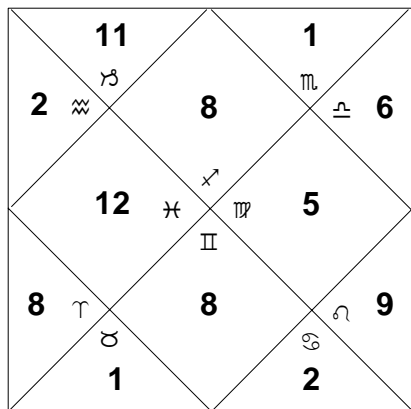

Ashtaka Varga Charts for Nelson Mandela

Provided by: Awakenings, Inc.

Printed on 06/02/2007 at 20:50

Sarva Main Ashtaka Varga

Prasthar Ashtaka Varga

	♈	♉	♊	♋	♌	♍	♎	♏	♐	♑	♒	♓
♈	4	5	2	2	3	2	4	3	4	2	4	4
♉	6	3	6	4	5	6	5	3	5	4	3	6
♊	5	5	1	2	1	4	4	3	6	1	2	5
♋	6	5	2	4	3	3	6	4	3	2	4	6
♌	3	6	3	3	4	4	4	4	5	4	7	5
♍	4	8	4	6	3	4	3	4	5	5	1	7
♎	4	5	2	5	2	6	4	4	4	5	5	3
Tot	32	37	20	26	21	29	30	25	32	23	26	36

Trikona Reduction

Single Lord Reduction

Sun's Main Ashtaka Varga

Prasthar Ashtaka Varga

	♈	♉	♊	♋	♌	♍	♎	♏	♐	♑	♒	♓
♈	1	1		1	1		1			1	1	1
♉	1						1	1			1	
♊	1	1	1	1		1	1		1			1
♋	1	1		1	1		1			1	1	1
♌	1						1	1				
♍	1	1	1			1		1	1			1
♎				1	1				1			1
Asc		1				1	1	1			1	1