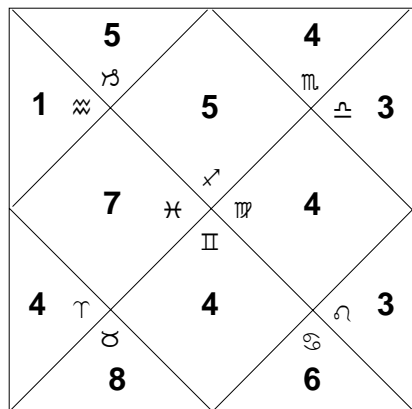

Trikona Reduction

Single Lord Reduction

Mars's Main Ashtaka Varga

Prasthar Ashtaka Varga

	♃	♈	♈	♈	♈	♈	♈	♈	♈	♈	♈	♈
♃	1	1		1			1			1	1	1
♈	1	1						1				1
♃	1		1	1		1	1		1			1
♈	1	1				1		1	1			
♃	1						1		1			1
♈		1				1		1	1			
♃					1				1			1
Asc		1				1	1		1		1	

Trikona Reduction

Single Lord Reduction

Ashtaka Varga Charts for Nelson Mandela

Provided by: Awakenings, Inc.

Printed on 06/02/2007 at 20:50

♃

Mercury's Main Ashtaka Varga

Prasthar Ashtaka Varga

	♃	♄	♅	♆	♇	♈	♉	♊	♋	♌	♍	♎	♏
♃	1	1		1	1		1			1	1	1	
♄	1	1						1		1			
♅	1	1	1	1		1	1		1				1
♆		1	1					1	1				1
♇		1	1	1	1	1			1	1			1
♈	1	1	1	1		1		1	1				1
♉		1		1	1			1		1			1
♊													
♋													
♌													
♍													
♎													
♏													
Asc		1		1		1	1		1	1			1